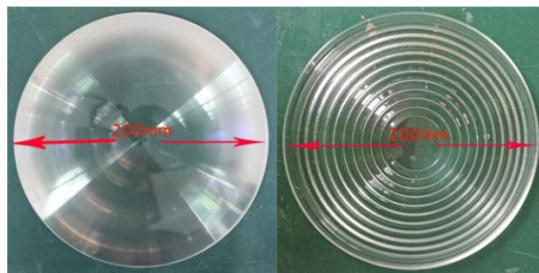

Manual Zoom LED Fresnel Spot Light

Specification	
Product model	VG-PB200W/VG-PB100W
Light sources	200W/100W high CRI COB LED lamp
Input power	AC100-240V, 50/60Hz
Power	200W/100W
CRI	Ra≥95, or Ra≥97
Color temp.	3200K/5600K
Dimmer	0-100% linear dimmer
Control panel	LCD display+4 buttons
DMX channel	1CH, 2CH
Beam angle	15-60°, manual zoom
Cooling system	Copper tube convector+mute fan
Control mode	DMX512/Demo/Manual
IP rating	IP 20
Accessories	Barn doors, power cable, signal cable
Net weight	7.5kg
Body size	455*265*292mm

Product details

Manual zoom Style DMX Channel

different style fresnel lens optional

300W-5600K:	13812041748	10042	4485	2325
3200K:	62000	17500	4600	2320
200W-5600K:	39800	9210	2540	1230
3200K:	52500	8883	2230	1002
100W-5600K:	24500	5915	1954	710
3200K:	21500	5883	1850	678