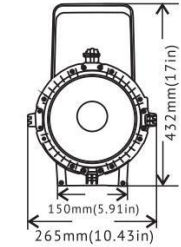

Manual Zoom LED Fresnel Spot Light

Specification	
Product model	VG-PB200W/VG-PB100W
Light sources	200W/100W high CRI COB LED lamp
Input power	AC100-240V, 50/60Hz
Power	200W/100W
CRI	Ra≥95, or Ra≥97
Color temp.	3200K/5600K
Dimmer	0-100% linear dimmer
Control panel	LCD display+4 buttons
DMX channel	1CH, 2CH
Beam angle	15-60°, manual zoom
Cooling system	Copper tube convector+mute fan
Control mode	DMX512/Demo/Manual
IP rating	IP 20
Accessories	Barn doors, power cable, signal cable
Net weight	7.5kg
Body size	455*265*292mm

Product details

Manual zoom Style DMX Channel

different style fresnel lens optional

300W-5600K:	13812041748	10042	4485	2325
3200K:	62000	17500	4600	2320
200W-5600K:	39800	9210	2540	1230
3200K:	52500	8883	2230	1002
100W-5600K:	24500	5915	1954	710
3200K:	21500	5883	1850	678