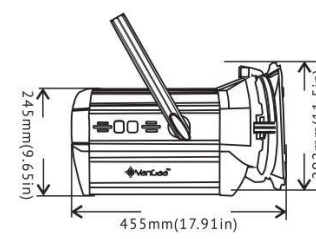

Manual Zoom LED Fresnel Spot Light

Specification	
Product model	VG-PB200W/VG-PB100W
Light sources	200W/100W high CRI COB LED lamp
Input power	AC100-240V, 50/60Hz
Power	200W/100W
CRI	Ra≥95, or Ra≥97
Color temp.	3200K/5600K
Dimmer	0-100% linear dimmer
Control panel	LCD display+4 buttons
DMX channel	1CH, 2CH
Beam angle	15-60°, manual zoom
Cooling system	Copper tube convector+mute fan
Control mode	DMX512/Demo/Manual
IP rating	IP 20
Accessories	Barn doors, power cable, signal cable
Net weight	7.5kg
Body size	455*265*292mm

Product details

Manual zoom Style DMX Channel

different style fresnel lens optional

300W-5600K:	13812041748	10042	4485	2325
3200K:	62000	17500	4600	2320
200W-5600K:	39800	9210	2540	1230
3200K:	52500	8883	2230	1002
100W-5600K:	24500	5915	1954	710
3200K:	21500	5883	1850	678