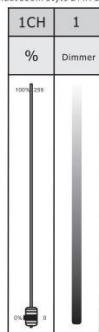

Manual Zoom LED Fresnel Spot Light

Specification	
Product model	VG-PB200W/VG-PB100W
Light sources	200W/100W high CRI COB LED lamp
Input power	AC100-240V, 50/60Hz
Power	200W/100W
CRI	Ra≥95, or Ra≥97
Color temp.	3200K/5600K
Dimmer	0-100% linear dimmer
Control panel	LCD display+4 buttons
DMX channel	1CH, 2CH
Beam angle	15-60°, manual zoom
Cooling system	Copper tube convector+mute fan
Control mode	DMX512/Demo/Manual
IP rating	IP 20
Accessories	Barn doors, power cable, signal cable
Net weight	7.5kg
Body size	455*265*292mm

Product details

Manual zoom Style DMX Channel

different style fresnel lens optional

300W-5600K:	13812041748	10042	4485	2325
3200K:	62000	17500	4600	2320
200W-5600K:	39800	9210	2540	1230
3200K:	52500	8883	2230	1002
100W-5600K:	24500	5915	1954	710
3200K:	21500	5883	1850	678

500W-5600K:	19525	4920	1167	539	292
3200K:	11100	2750	630	350	200
200W-5600K: <td>9915</td> <td>2753</td> <td>803</td> <td>410</td> <td>211</td>	9915	2753	803	410	211
3200K: <td>9700</td> <td>2520</td> <td>760</td> <td>350</td> <td>190</td>	9700	2520	760	350	190
100W-5600K: <td>5840</td> <td>2002</td> <td>560</td> <td>325</td> <td>109</td>	5840	2002	560	325	109
3200K: <td>5678</td> <td>1930</td> <td>540</td> <td>296</td> <td>105</td>	5678	1930	540	296	105