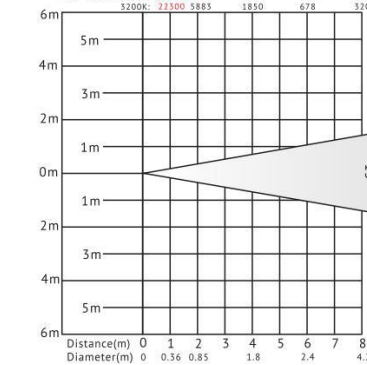

Manual Zoom LED Fresnel Spot Light

Specification	
Product model	VG-PB200W/VG-PB100W
Light sources	200W/100W high CRI COB LED lamp
Input power	AC100-240V, 50/60Hz
Power	200W/100W
CRI	Ra≥95, or Ra≥97
Color temp.	3200K/5600K
Dimmer	0-100% linear dimmer
Control panel	LCD display+4 buttons
DMX channel	1CH, 2CH
Beam angle	15-60°, manual zoom
Cooling system	Copper tube convector+mute fan
Control mode	DMX512/Demo/Manual
IP rating	IP 20
Accessories	Barn doors, power cable, signal cable
Net weight	7.5kg
Body size	455*265*292mm

Product details

Manual zoom Style DMX Channel

different style fresnel lens optional

300W-5600K:	13812041748	10042	4485	2325
3200K:	62000	17500	4600	2320
200W-5600K:	39800	9210	2540	1230
3200K:	52500	8883	2230	1002
100W-5600K:	24500	5915	1954	710
3200K:	21500	5883	1850	678