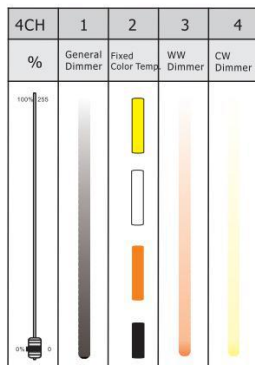

LED Soft Video Sky Panel Light

Specification		
Product model	VG-HTC1200C	VG-HTC630
Light sources	1200pcs 0.2W high CRI LED	630pcs 0.2W high CRI LED
Input power	AC100-240V, 50/60Hz	AC100-240V, 50/60Hz
Light output	110-100W	110-100W
CRI	Ra≥95	Ra≥95
Color temp.	3200K-5600K adjustable	3200K/5600K optional
Dimmer	0-100% linear dimmer	0-100% linear dimmer
Control panel	LCD display+4 buttons	LCD display+4 buttons
DMX channel	4CH/5CH	1CH/2CH
Beam angle	120°	120°
Cooling system	Natural cooling, no fan	Natural cooling, no fan
Control mode	DMX512/Demo/Manual	DMX512/Demo/Manual
IP rating	IP 20	IP 20
Accessories	Barndoor; DMX and Power cable	Barndoor; DMX and Power cable
Net weight	5.5kg	5.5kg
Body size	570*265*109mm	570*265*109mm

Product details

5.5kg(12.13lb)

VG-HTC1200C DMX Channel

VG-HTC630 DMX Channel