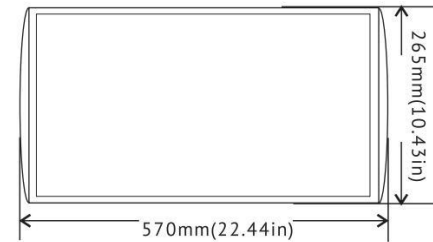

LED Soft Video Sky Panel Light

Specification		
Product model	VG-HTC1200C	VG-HTC630
Light sources	1200pcs 0.2W high CRI LED	630pcs 0.2W high CRI LED
Input power	AC100-240V, 50/60Hz	AC100-240V, 50/60Hz
Light output	110-100W	110-100W
CRI	Ra≥95	Ra≥95
Color temp.	3200K-5600K adjustable	3200K/5600K optional
Dimmer	0-100% linear dimmer	0-100% linear dimmer
Control panel	LCD display+4 buttons	LCD display+4 buttons
DMX channel	4CH/5CH	1CH/2CH
Beam angle	120°	120°
Cooling system	Natural cooling, no fan	Natural cooling, no fan
Control mode	DMX512/Demo/Manual	DMX512/Demo/Manual
IP rating	IP 20	IP 20
Accessories	Barndoor; DMX and Power cable	Barndoor; DMX and Power cable
Net weight	5.5kg	5.5kg
Body size	570*265*109mm	570*265*109mm

Product details

5.5kg(12.13lb)

VG-HTC1200C DMX Channel

VG-HTC630 DMX Channel