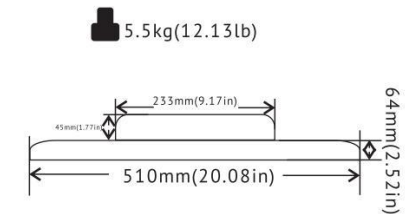

LED Soft Video Sky Panel Light

Specification		
Product model	VG-HTC1200C	VG-HTC630
Light sources	1200pcs 0.2W high CRI LED	630pcs 0.2W high CRI LED
Input power	AC100-240V, 50/60Hz	AC100-240V, 50/60Hz
Light output	110-100W	110-100W
CRI	Ra≥95	Ra≥95
Color temp.	3200K-5600K adjustable	3200K/5600K optional
Dimmer	0-100% linear dimmer	0-100% linear dimmer
Control panel	LCD display+4 buttons	LCD display+4 buttons
DMX channel	4CH/5CH	1CH/2CH
Beam angle	120°	120°
Cooling system	Natural cooling, no fan	Natural cooling, no fan
Control mode	DMX512/Demo/Manual	DMX512/Demo/Manual
IP rating	IP 20	IP 20
Accessories	Barndoor; DMX and Power cable	Barndoor; DMX and Power cable
Net weight	5.5kg	5.5kg
Body size	570*265*109mm	570*265*109mm

Product details

5.5kg(12.13lb)

VG-HTC1200C DMX Channel

VG-HTC630 DMX Channel